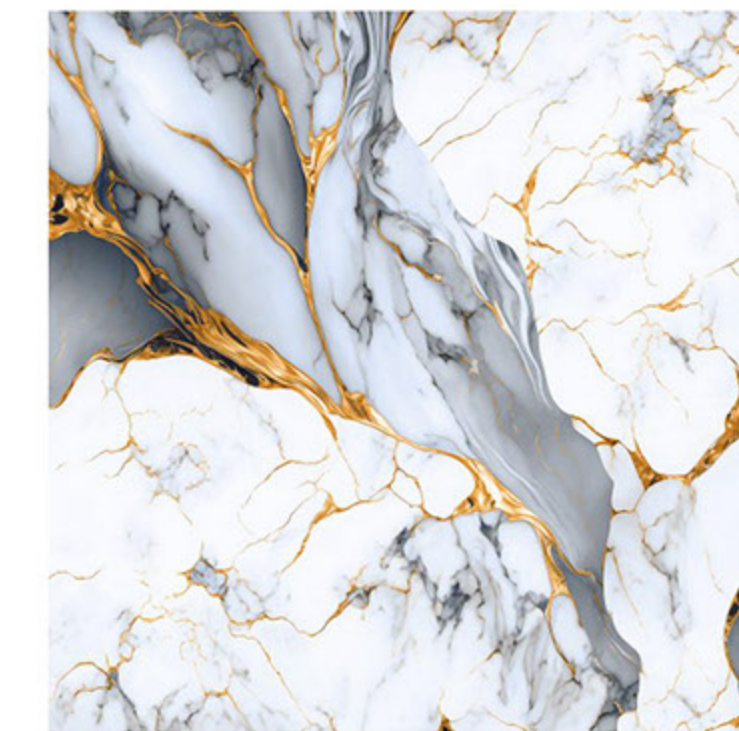

GOLDEN DRAGON PLATINUM