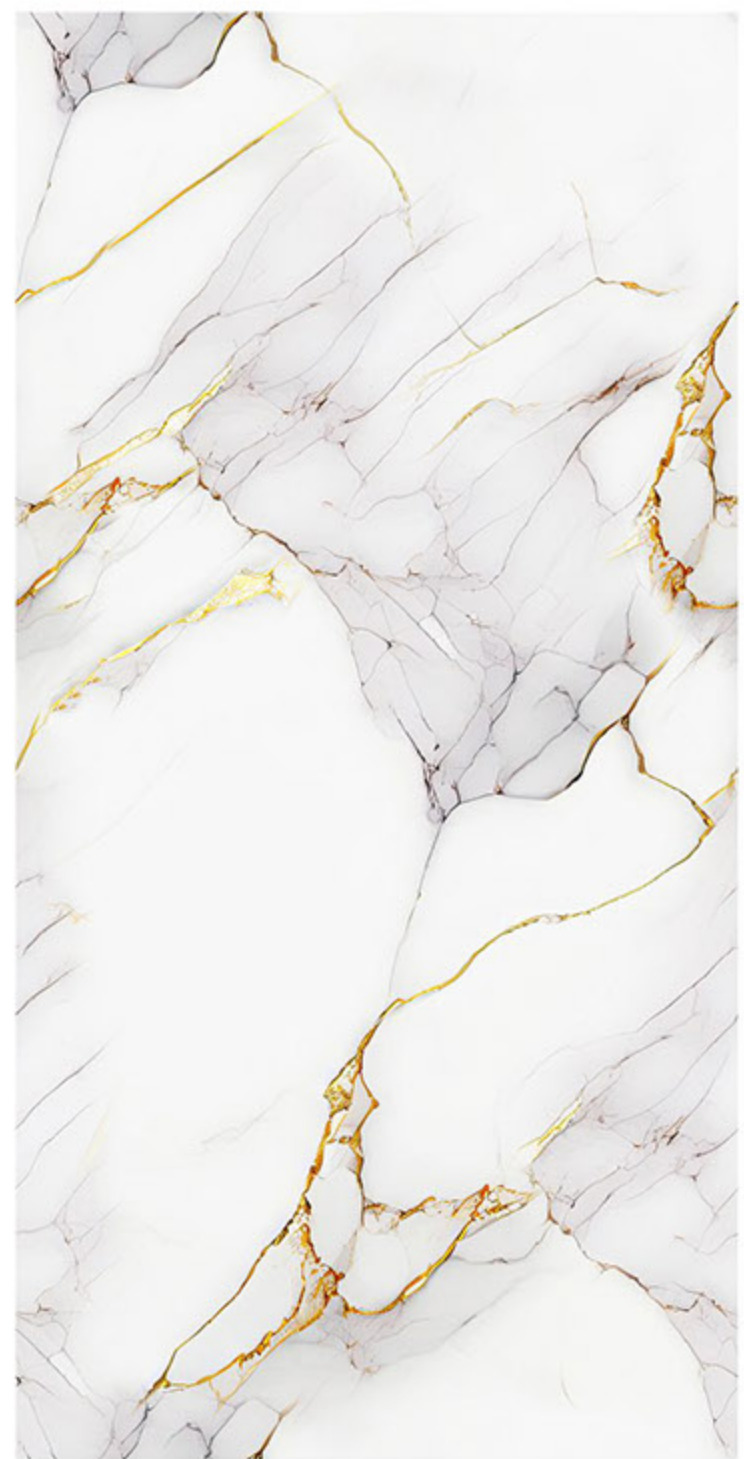

ONYX CLOUD

POLISHED
SURFACE

VALENCIA WHITE

VALENCIA NERO (ENDLESS)

OASIS WHITE

MIRISA SEA WAVE GREY-120

POLISHED SURFACE

ICE ONYX