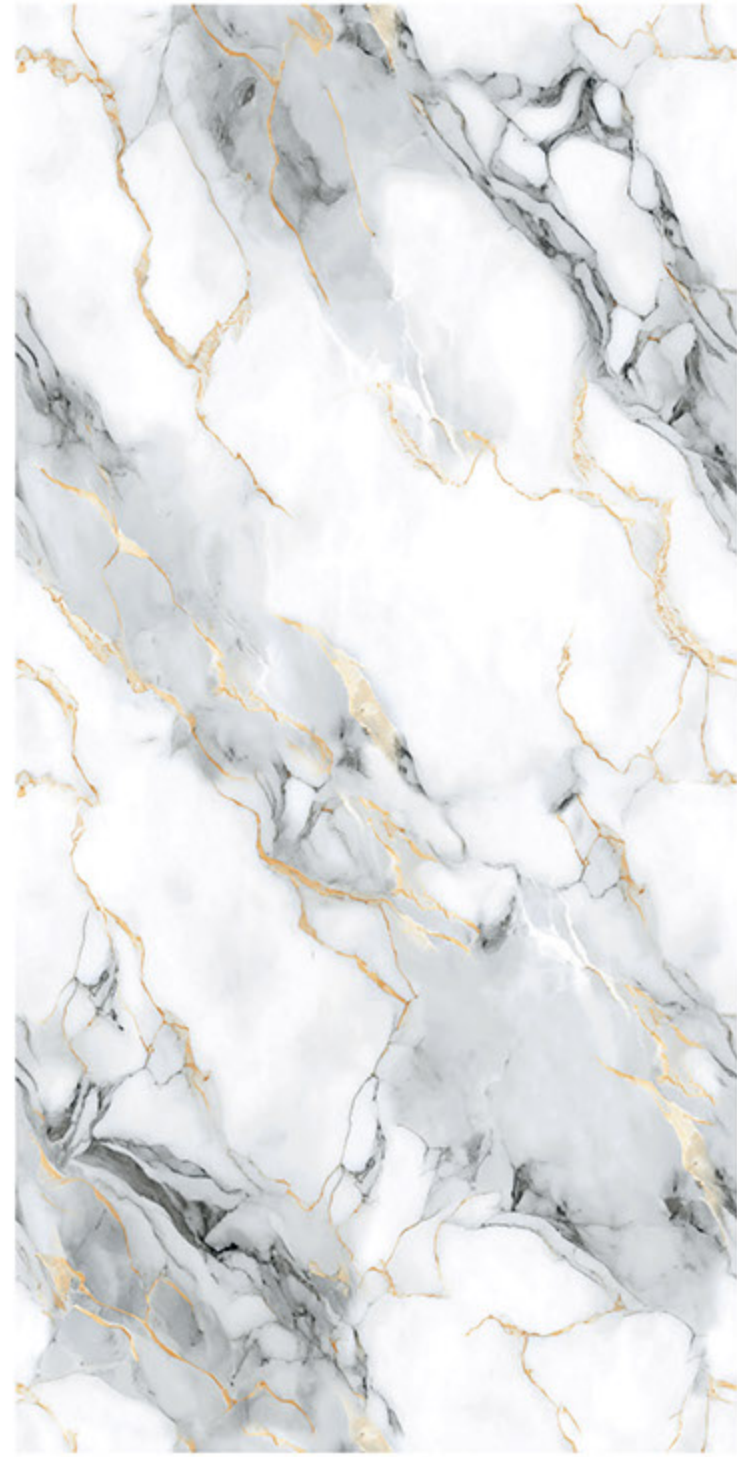

LW MAGIC CORN SILK

FRANK CONCRETE OLIVE

FRANK CONCRETE BIANCO

SUPER WHITE

MICHEL ANGELO

POLISHED
SURFACE

STATUARIO GOLD

ROYAL ONYX