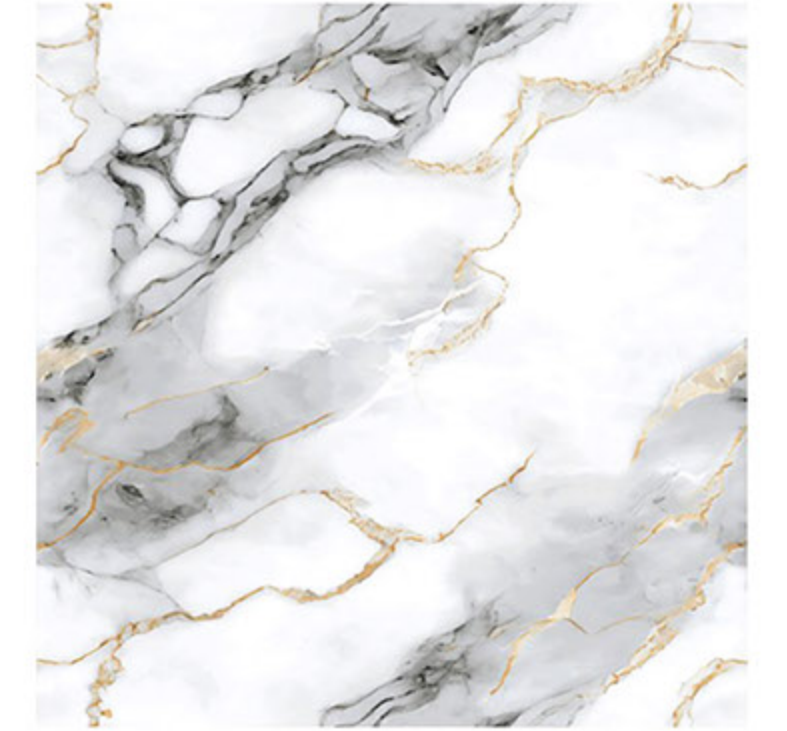

POLISHED
SURFACE

MIRISSA SEA WAVE GREY 60

MULTI STATURIO 60

IMPERUIM DOLOMITE

PULPIS GRIS

60x
60cm

POLISHED
SURFACE

ALFINA MINT