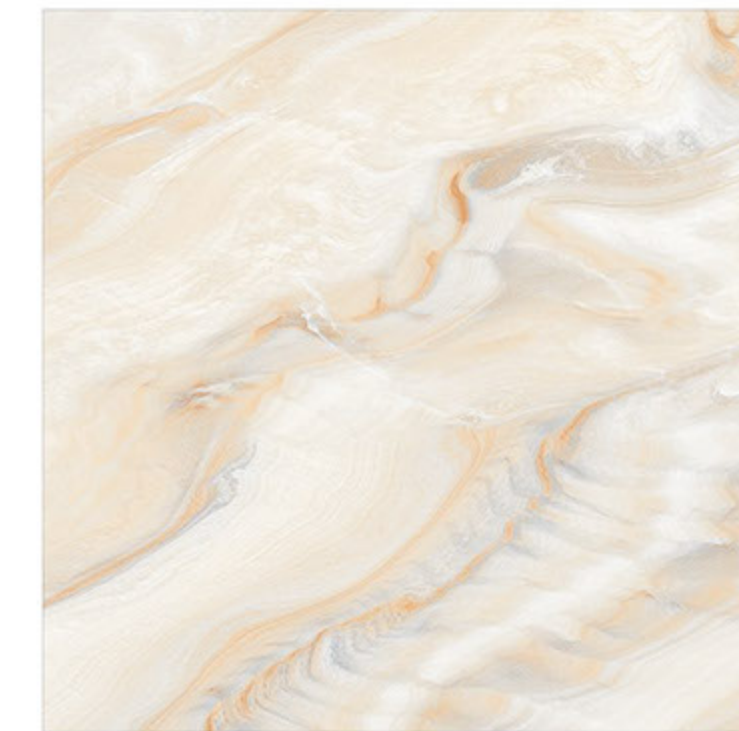

POLISHED
SURFACE

MIRISSA SEA WAVE GREY 60

MULTI STATURIO 60

IMPERUIM DOLOMITE

PULPIS GRIS

60x
60cm

POLISHED
SURFACE

ALFINA MINT